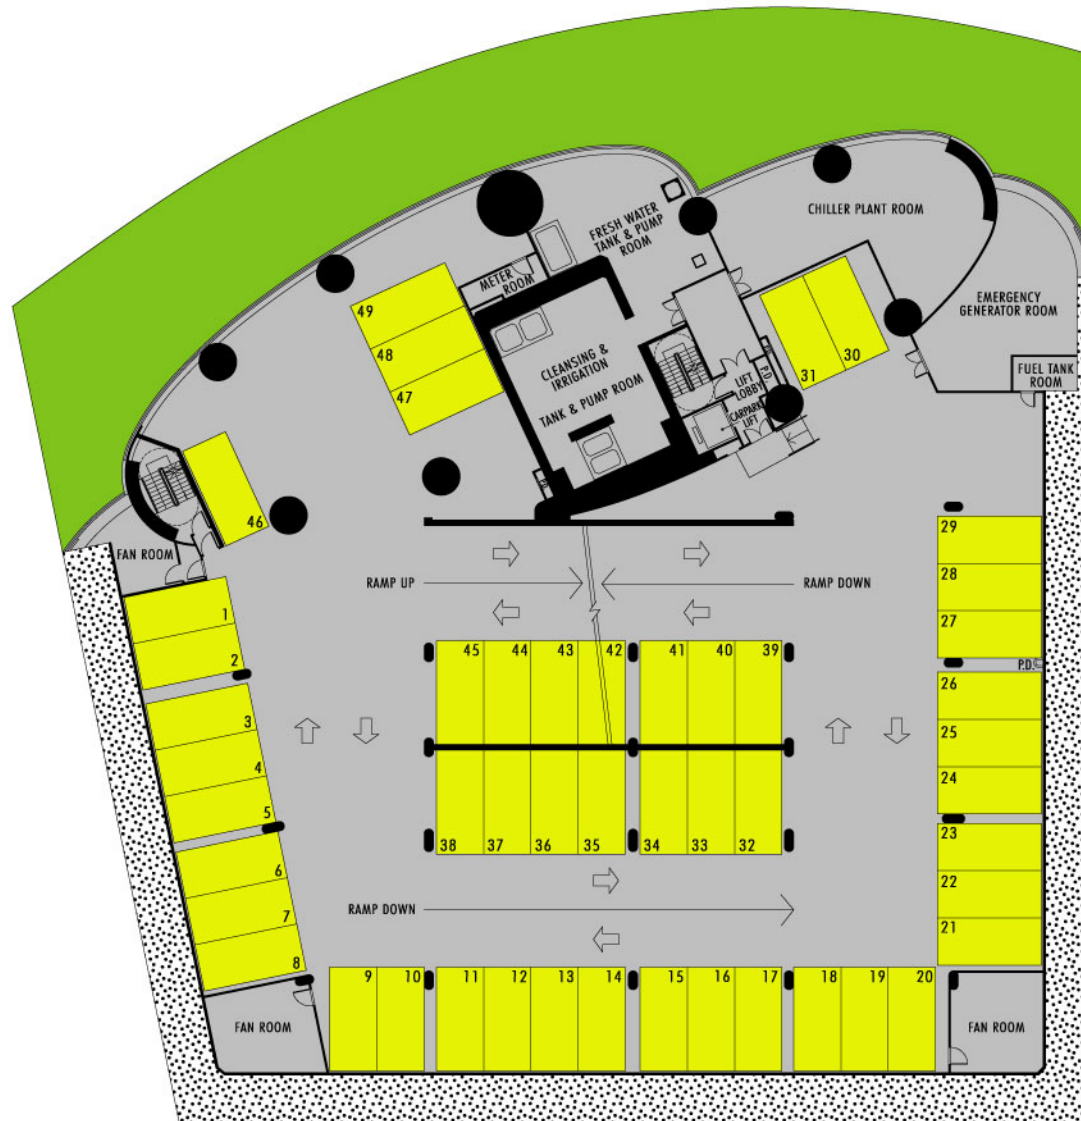

4TH FLOOR

TOTAL CARPARK SPACES: 49

Scale 1:400