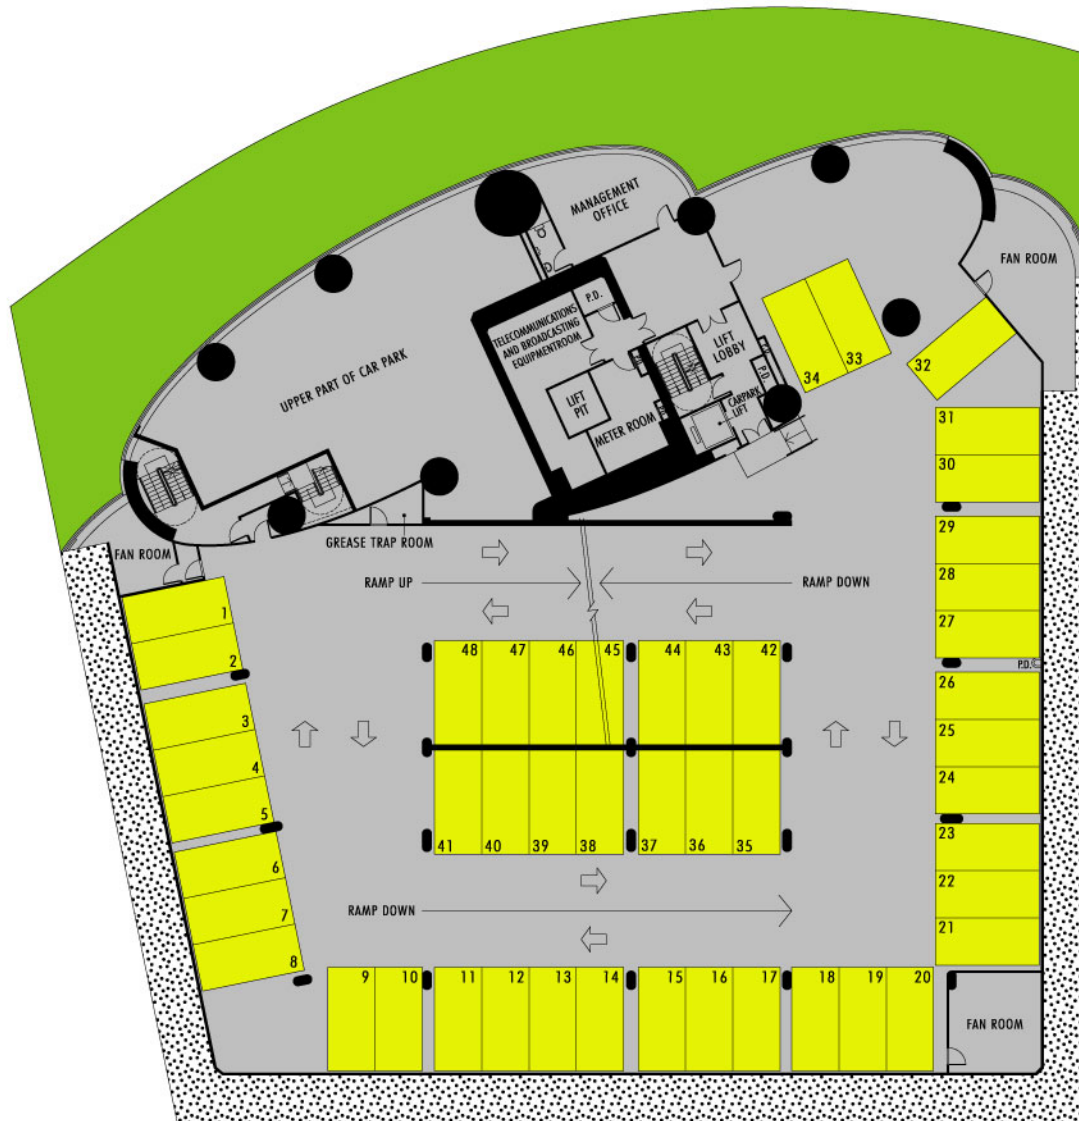

# 6TH FLOOR

TOTAL CARPARK SPACES: 48

Scale 1:400